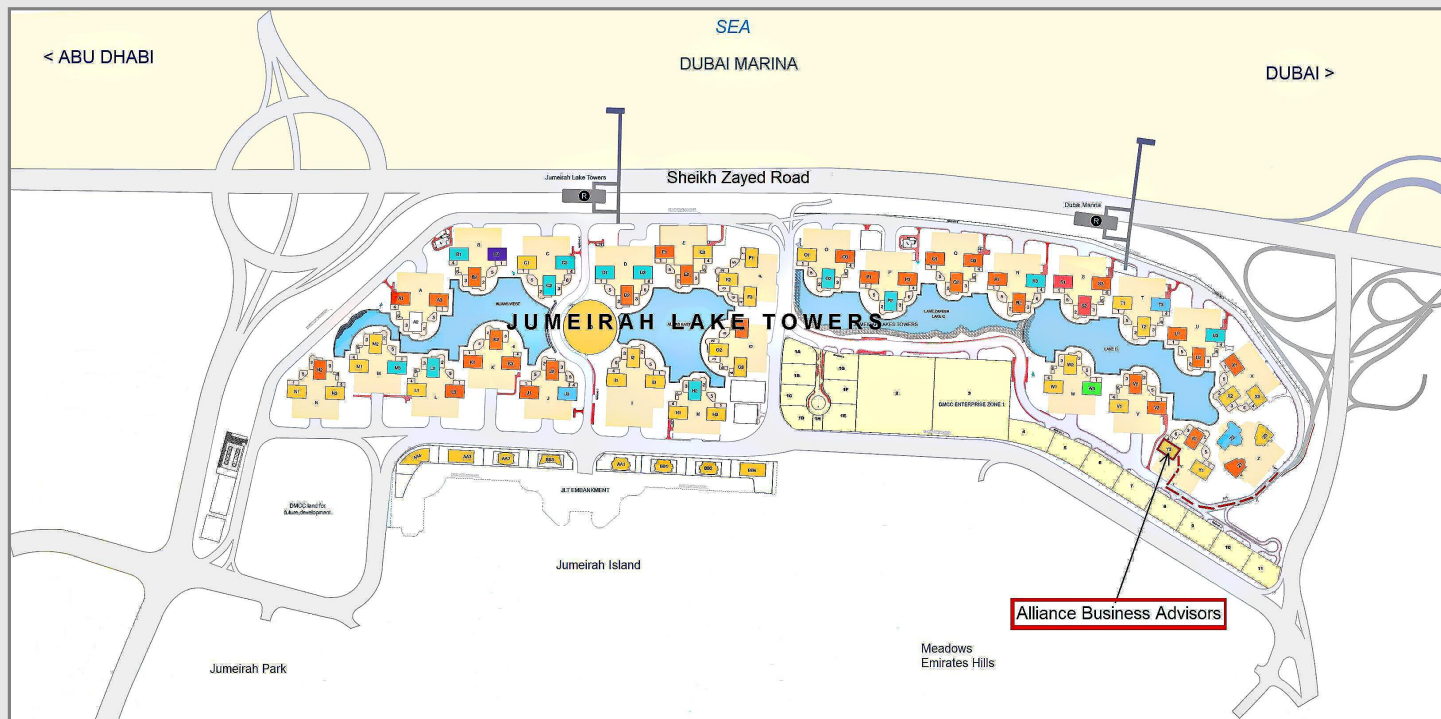

ALLIANCE BUSINESS ADVISORS

Companies formation &
administration in UAE

Address and location map *Alliance Business Advisors*

Alliance Business Advisors

Swiss Tower
Office 204
Jumeirah Lake Towers
Dubai

Tel: + 974 452 07 77
Fax + 974 447 07 99
e-mail: office@alliance-dubai.net
www.alliance-dubai.net

Office hours for Customers:

Sunday to Thursday
from 09:00 to 17:00

From Dubai:

- *Sheikh Zayed Road – exit 32 to Al Naseem St / Al Marsa St.*
- *Follow direction JLT.*
- *As you enter the JLT area – first block on right hand side.*

From Abu Dhabi:

- *Sheikh Zayed Road - exit 32 to Jumeirah Lake Towers / Emirates Hills.*
- *Follow direction JLT.*
- *As you enter the JLT area – first block on right hand side.*